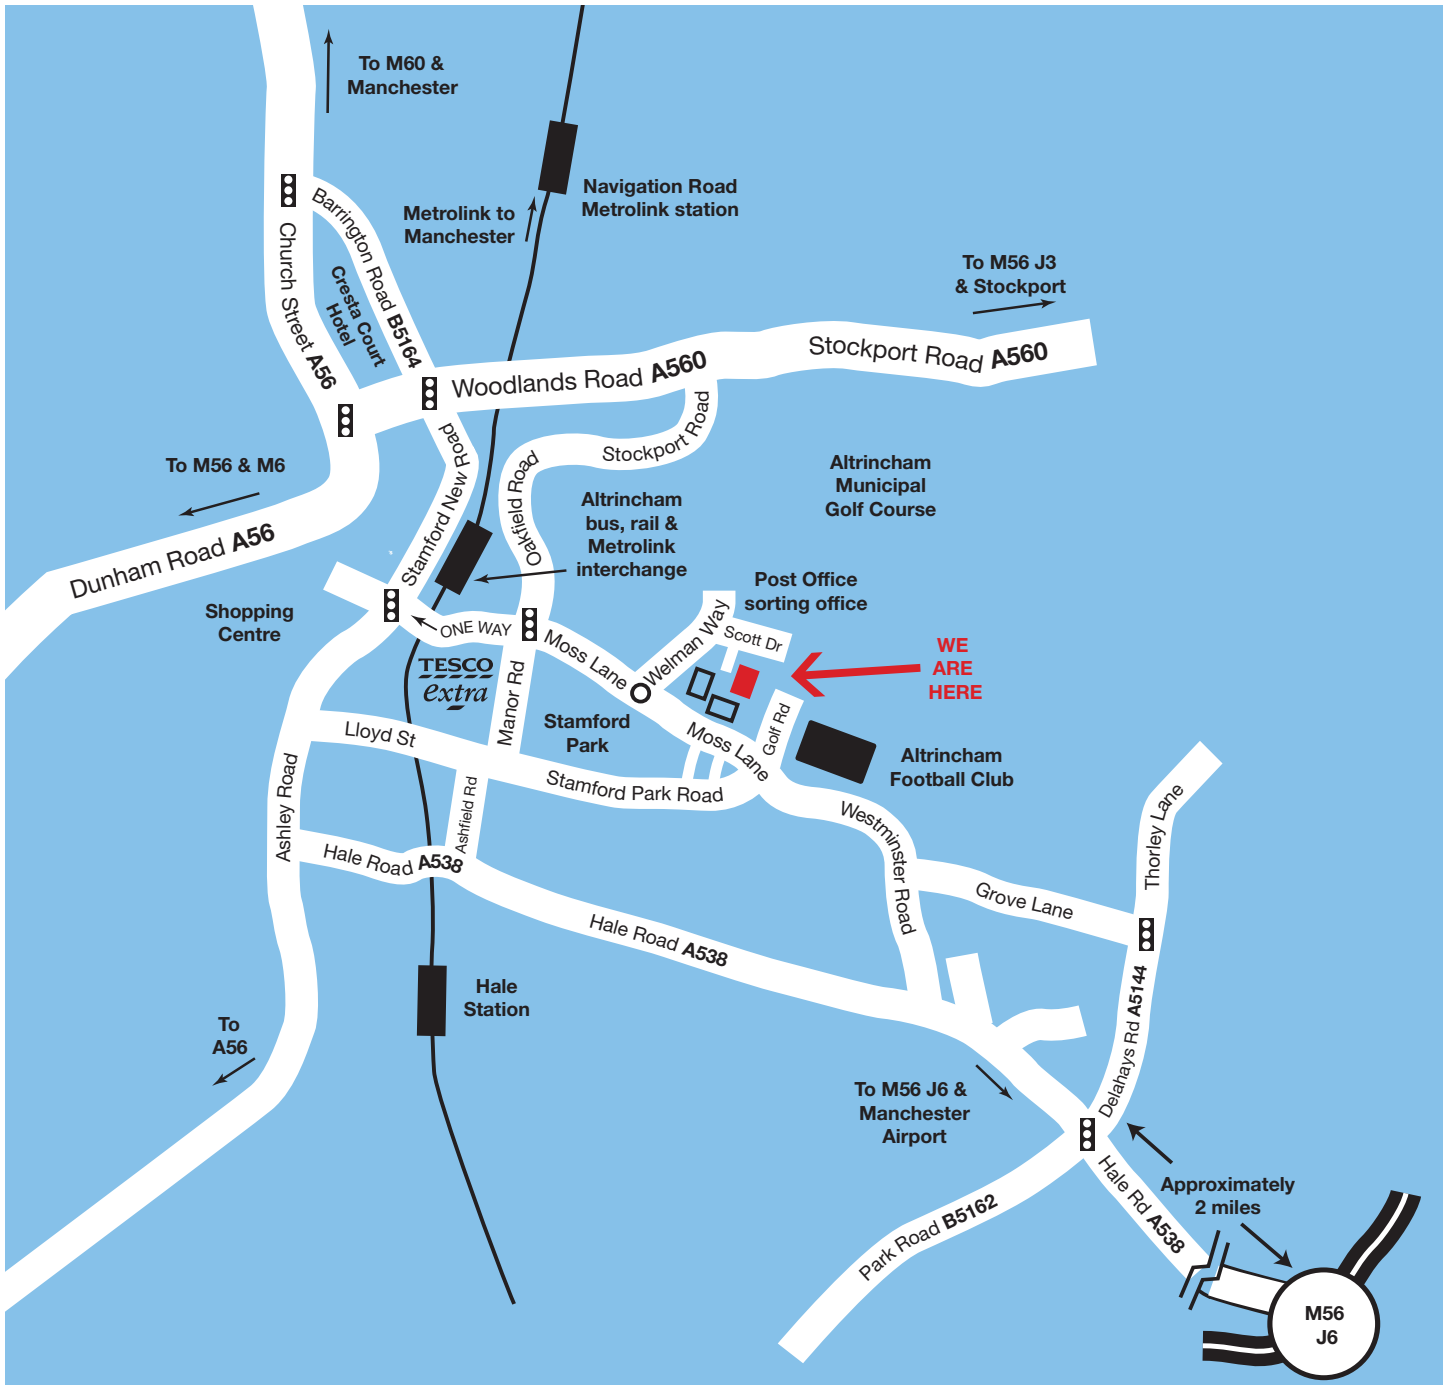

How to find us

Travelling from the East M62: At J18 M62 join left filter lane and follow sign M60 (East and South), Manchester and Airport. At J3 of M60 join M56. Leave M56 at J6 signed A538 Wilmslow, Hale, Macclesfield. At end slip road, left at traffic lights signed Hale, Altrincham A538. Go immediately over next roundabout. In approx 2 miles right Westminster Road. Carry straight on approx ¾ mile into Moss Lane. At mini roundabout turn right into Welman Way and right again into Scott Drive. Turn immediately right into car park for Swift Marketing Solutions.

Travelling from the North M6: At J20 of M6 join M56. At J7 M56 take A56 for Altrincham. First traffic lights (1 mile) turn right Bowdon/Hale (B5160). After 1 mile, through traffic lights, then right at mini roundabout into Hale Road (A538). After approx 1 mile, left Westminster Road. Carry straight on approx ¾ mile into Moss Lane. At mini roundabout turn right into Welman Way and right again into Scott Drive. Turn immediately into car park for Swift Marketing Solutions.

Travelling from the West M62: At J10 M62 join M6. Then follow directions as from the North as above.

Travelling from the South M6: At J19 M6 join A56. Follow Airport signs to M56. Do NOT take the M56 but carry straight on at roundabout on A56. First traffic lights (1 mile) right Bowdon/Hale (B5160). Then follow directions as from the North as above.